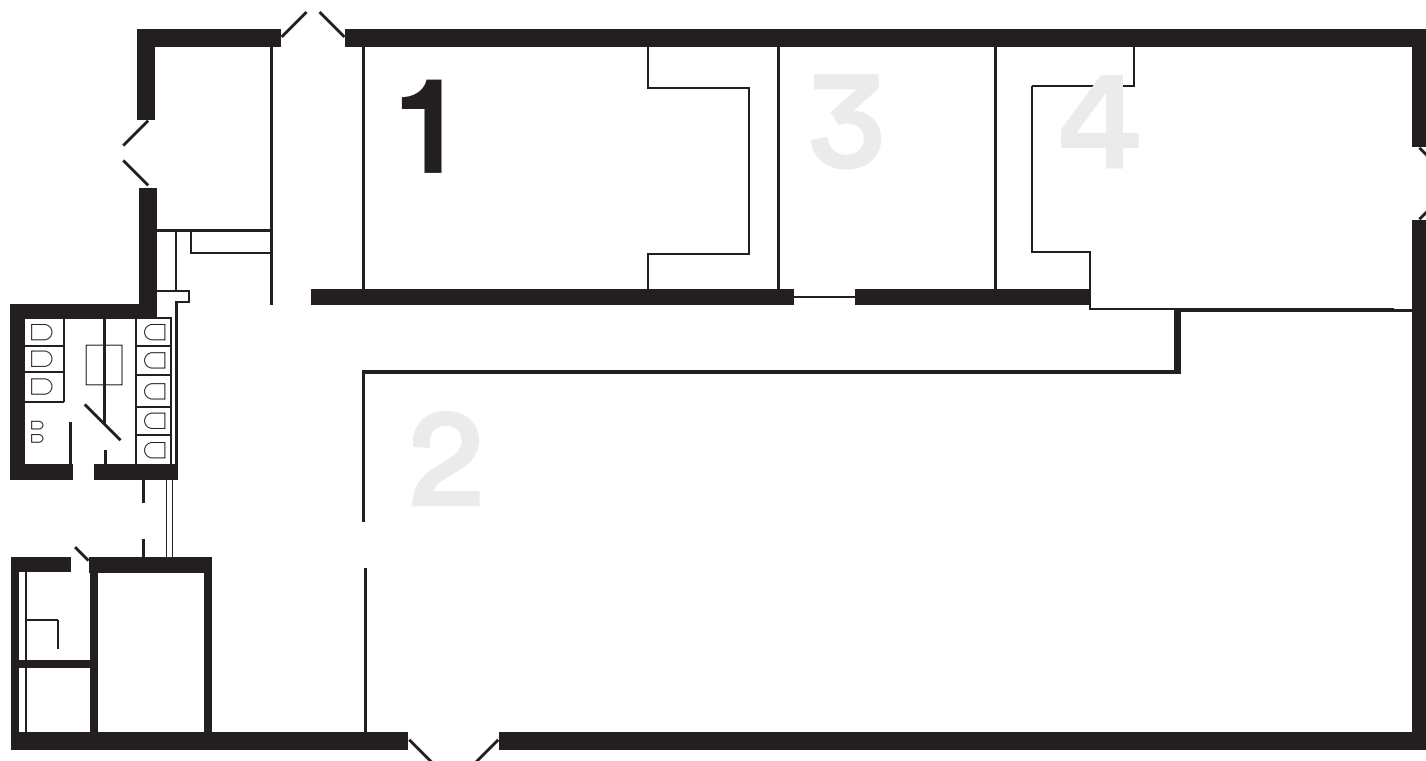

# 1

Total area: 150sq.m  
Length: 16,5m  
Width: 9m  
Height: 8m

Entrance:  
Height: 2,3m  
Width: 2,4m

Size of cyclorama:  
Heigh: 6m  
Width: 9m  
Depth: 6m

Energy power: 120KW  
Power points:  
16A, 32A, 63A, 125A, 230V

[www.studiotecza.com](http://www.studiotecza.com)

 electrical box

 double socket  
H - 30 CM

 single socket  
H - 30 CM