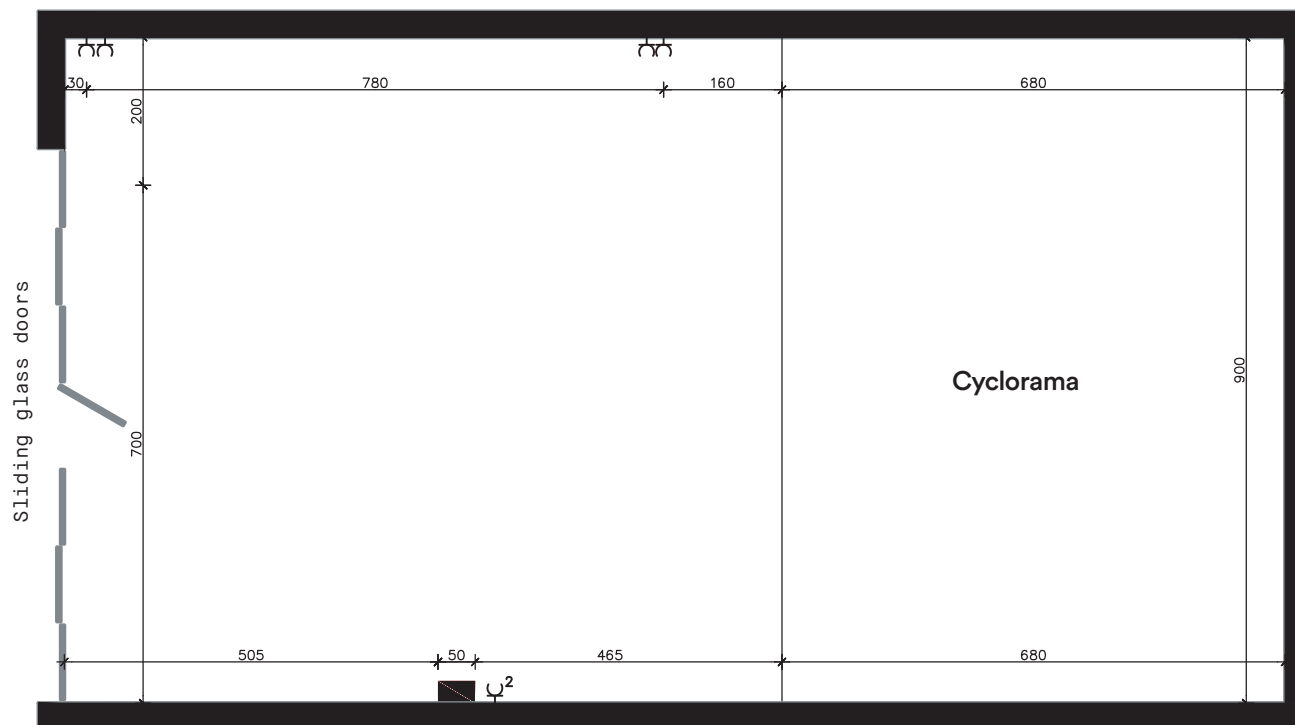

# 1

Total area: 150sq.m  
Length: 16,5m  
Width: 9m  
Height: 8m

Entrance:  
Height: 2,3m  
Width: 2,4m

Size of cyclorama:  
Heigh: 6m  
Width: 9m  
Depth: 6m

Energy power: 120KW  
Power points:  
16A, 32A, 63A, 125A, 230V

[www.studiotecza.com](http://www.studiotecza.com)

 electrical box

 double socket  
H - 30 CM

 single socket  
H - 30 CM