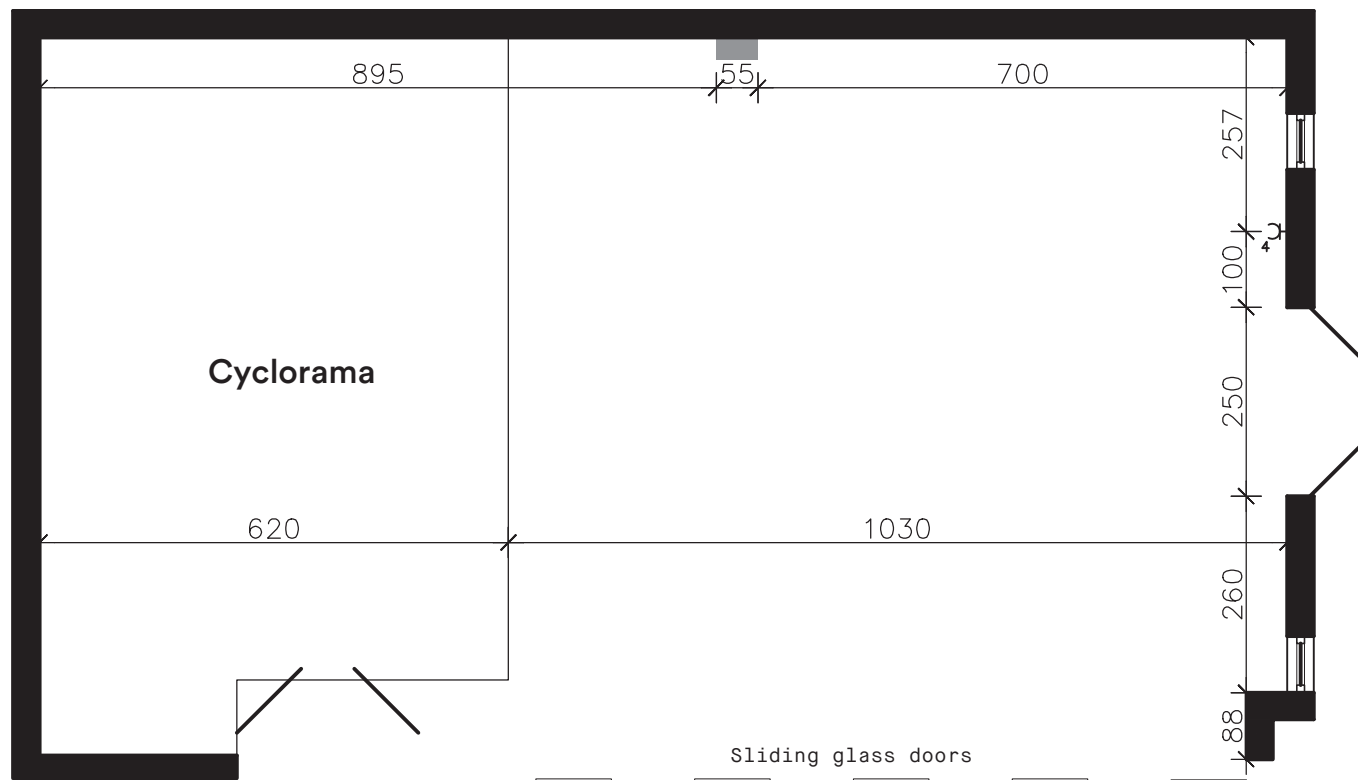

4

Address: Rydygiera St. 8,
01-793 Warsaw

Studios: tel.+48 666 222 990,
studios@studiotecza.com

Events: tel.+48 666 222 990,
studios@studiotecza.com

www.studiotecza.com

4

Total area: 145sq.m
Length: 15,4m
Width: 9,4m
Height: 8m

Entrance:
Height: 2,3m
Width: 2,5m

Size of cyclorama:
Heigh: 6m
Width: 9m
Depth: 6m

Energy power: 120KW
Power points:
16A, 32A, 63A, 220V

www.studiotecza.com

 electrical box
dimensions: 55x96

⁴ quadruple socket
H - 45 CM

4

Power points ■

Water ●

Studio 1

1 x 125A 5P
2 x 63A 5P
2 x 32A 5P
2 x 16A 5P

10 x 16A 230V

Studio 2

1 x 125A 5P
2 x 63A 5P
2 x 32A 5P
2 x 16A 5P